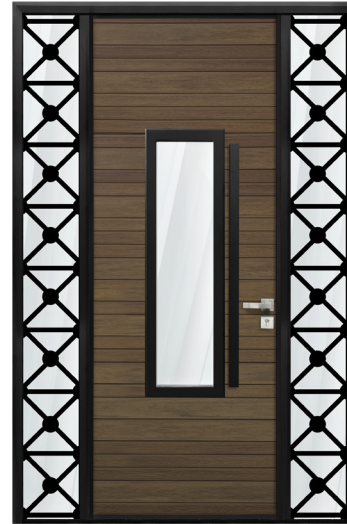

Colors

Luxury WPC Walnut