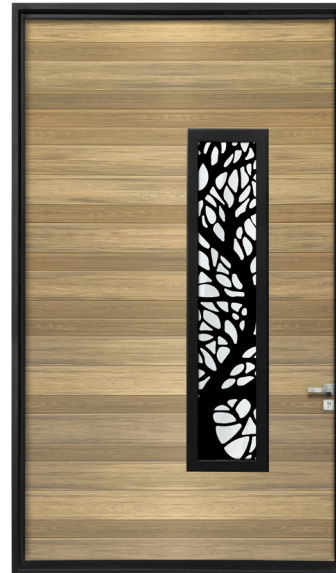

CODE: BO21 CODE: BO22

Luxury WPC Tall
Window With
Pattern + 2 Fixed

CODE: BO23 CODE: BO24

Luxury WPC Tall
Window With Pattern
+ 2 Fixed Pattern

Portland

Luxury WPC Door

Luxury WPC Red Wood

Door Size:
Minimum Width 48"
Maximum Width 72"
Maximum Height 120"

Colors

Luxury WPC Walnut

Luxury WPC Green Teak

Luxury WPC Pine

Luxury WPC Dark Grey

Portland

Luxury WPC Door

Door Size *Custom* Pivot > 48" by 96"
Left Opening