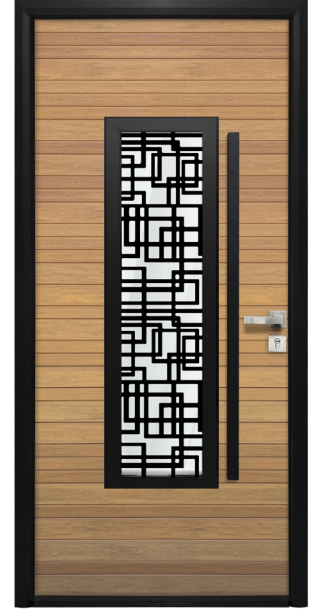

Luxury WPC Red Wood