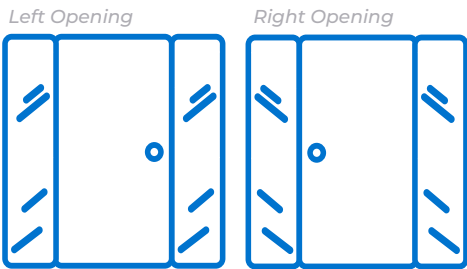

Door Size 36" by 80"

CODE: BO01 CODE: BO02

Luxury WPC
Closed + 2 Fixed

CODE: BO03 CODE: BO04

Luxury WPC
Closed + 2 Fixed Pattern

CODE: BO05 CODE: BO06

Luxury WPC
Window + 2 Fixed

CODE: BO07 CODE: BO08