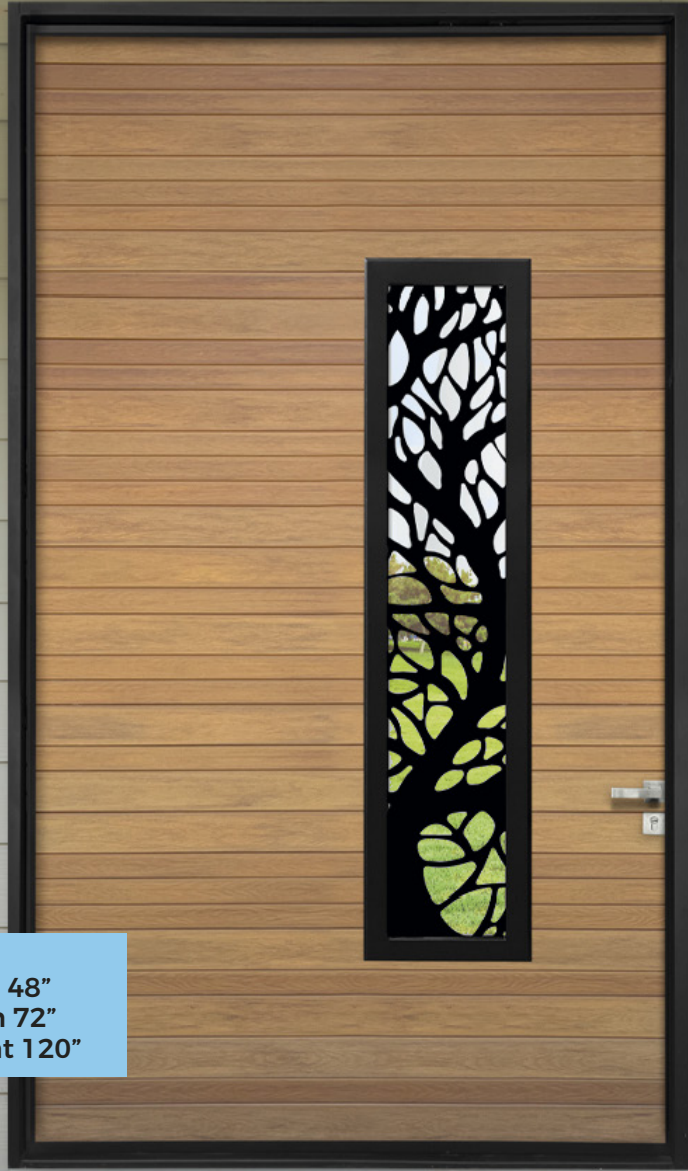

CODE: BO21 CODE: BO22

Luxury WPC Tall
Window With
Pattern + 2 Fixed

CODE: BO23 CODE: BO24

Luxury WPC Tall
Window With Pattern
+ 2 Fixed Pattern

Portland

Luxury WPC Door

Luxury WPC Red Wood

Door Size:
Minimum Width 48"
Maximum Width 72"
Maximum Height 120"

Colors

Luxury WPC Walnut

Luxury WPC Green Teak

Luxury WPC Pine

Luxury WPC Dark Grey

Portland

Luxury WPC Door

Door Size *Custom* Pivot > 48" by 96"
Left Opening