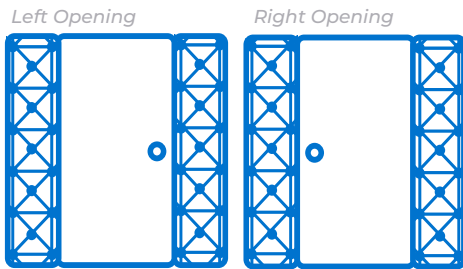

Door Size 36" by 80"

CODE: BO01 CODE: BO02

Luxury WPC
Closed + 2 Fixed

CODE: BO03 CODE: BO04

Luxury WPC
Closed + 2 Fixed Pattern

CODE: BO05 CODE: BO06

Luxury WPC
Window + 2 Fixed

CODE: BO07 CODE: BO08