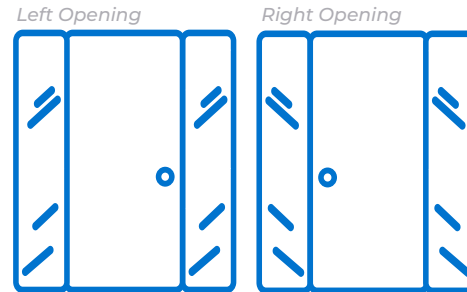

Door Size 36" by 96"

CODE: OH13 CODE: OH14
Aluminum Panel Tall
Closed + 2 Fixed