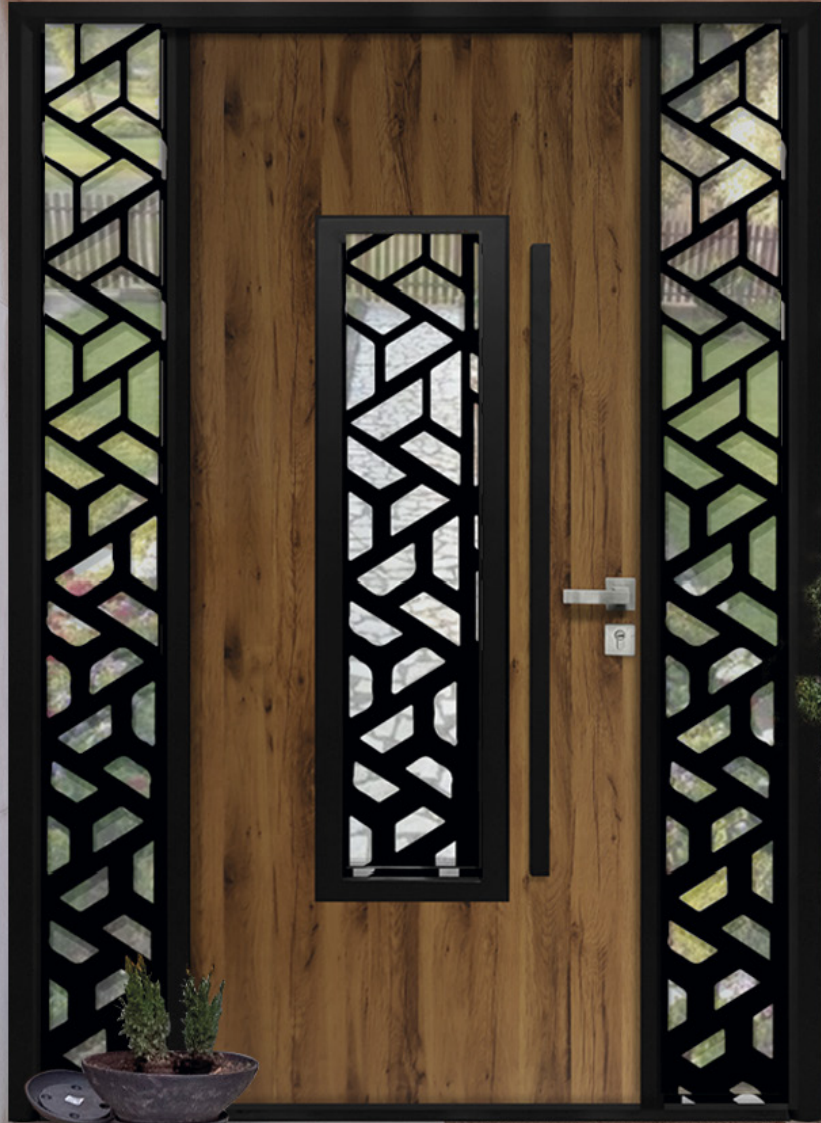

Ohio

Aluminum Panel Door

Aluminum Panel Teak