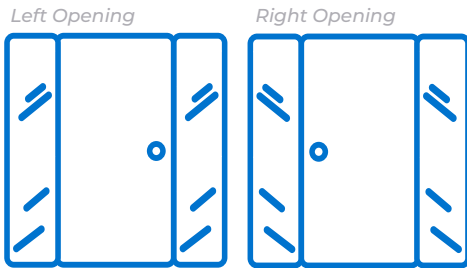

Aluminum Panel Pine

Aluminum Panel Marble

Aluminum Panel Green Teak

Ohio

Aluminum Panel Door

Door Size 36" by 80"

CODE: OH01 CODE: OH02
Aluminum Panel
Closed + 2 Fixed

CODE: OH03 CODE: OH04
Aluminum Panel
Closed + 2 Fixed Pattern