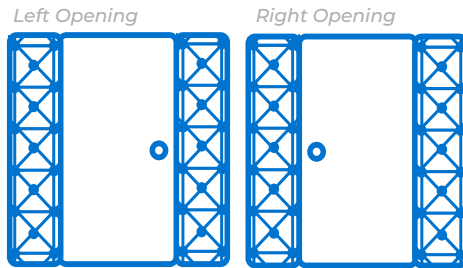

Aluminum Panel Pine

Aluminum Panel Marble

Aluminum Panel Green Teak

Ohio

Aluminum Panel Door

Door Size 36" by 80"

CODE: OH01 CODE: OH02
Aluminum Panel
Closed + 2 Fixed

CODE: OH03 CODE: OH04
Aluminum Panel
Closed + 2 Fixed Pattern