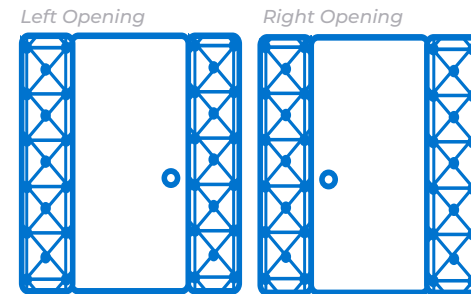

CODE: BO15   CODE: BO16

Luxury WPC Tall
Closed + 2 Fixed Pattern