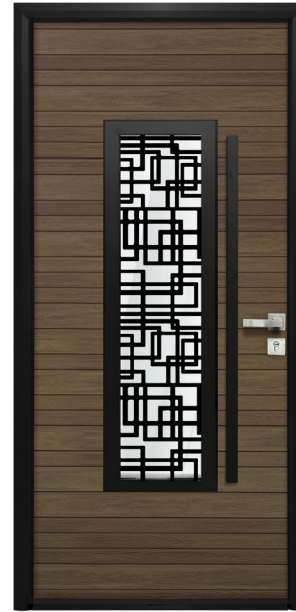

Colors

Luxury WPC Walnut