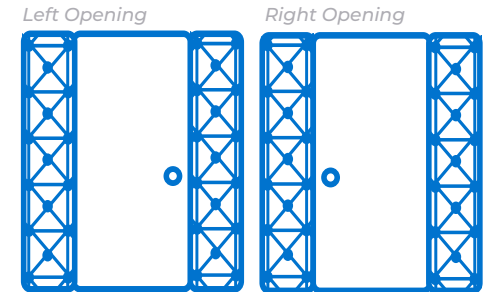

CODE: OH15 CODE: OH16
Aluminum Panel Tall
Closed + 2 Fixed Pattern