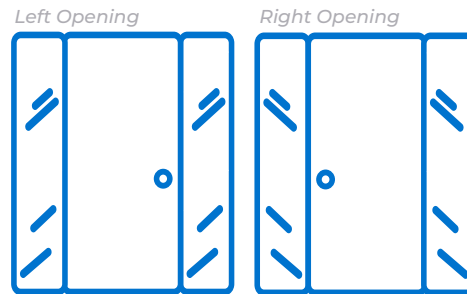

Luxury WPC
Window + 2 Fixed Pattern

CODE: BO09 CODE: BO10

Luxury WPC
Window With
Pattern + 2 Fixed

CODE: BO11 CODE: BO12

Luxury WPC
Window With Pattern
+ 2 Fixed Pattern

Door Size 36" by 96"

CODE: BO13 CODE: BO14