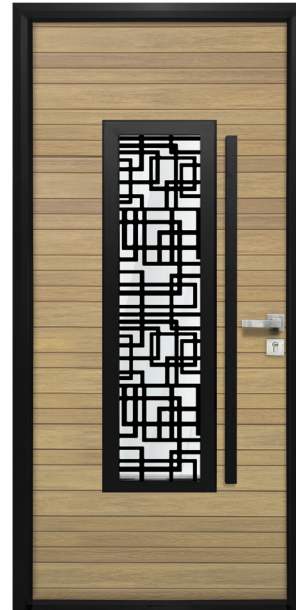

Luxury WPC Pine

Luxury WPC Dark Grey

Kansas

Luxury WPC Door

Door Size 36" by 80"
Left Opening

CODE: KA01
Luxury WPC
Closed

CODE: KA03
Luxury WPC
+ Window

CODE: KA05
Luxury WPC
+ Window and Steel Pattern

Door Size 36" by 96"
Left Opening

CODE: KA07
Luxury WPC Tall
Closed

CODE: KA09
Luxury WPC Tall
+ Window

CODE: KA11
Luxury WPC Tall
+ Window and Steel Pattern

Right Opening

CODE: KA02
Luxury WPC
Closed

CODE: KA04
Luxury WPC
+ Window