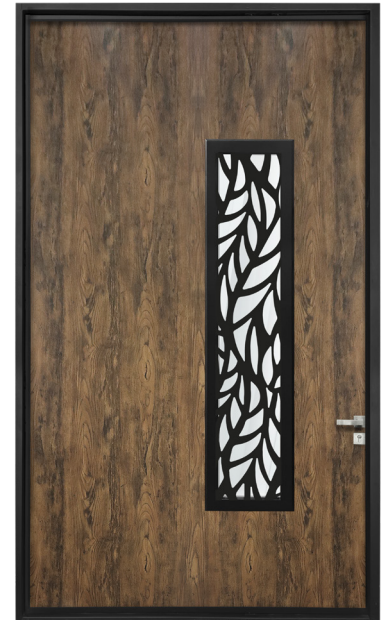

Tucson

Aluminum Panel Door

Aluminum Panel Dark Grey

Door Size:
Minimum Width 44"
Maximum Width 48"
Maximum Height 96"

Colors

Aluminum Panel Marbel

Aluminum Panel Teak

Aluminum Panel Pine

Aluminum Panel Green Teak

Tucson

Aluminum Panel Door

Door Size *Custom* Pivot > 44" by 96"
Left Opening

CODE: TU01
Aluminum Panel
Closed

CODE: TU03
Aluminum Panel
+ Window

CODE: TU05
Aluminum Panel
+ Window and Steel Pattern

Right Opening

CODE: TU02
Aluminum Panel
Closed

CODE: TU04
Aluminum Panel
+ Window

CODE: TU06
Aluminum Panel
+ Window and Steel Pattern

Features

Lock Set

Steel Handle

Steel Frame
With Baked Paint