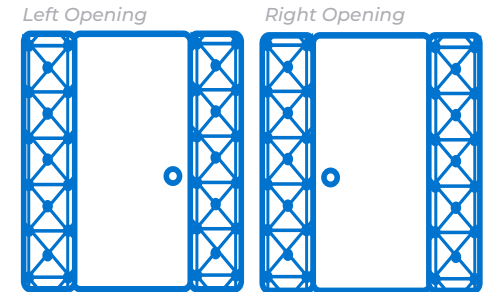

CODE: OH15
CODE: OH16
Aluminum Panel Tall
Closed + 2 Fixed Pattern