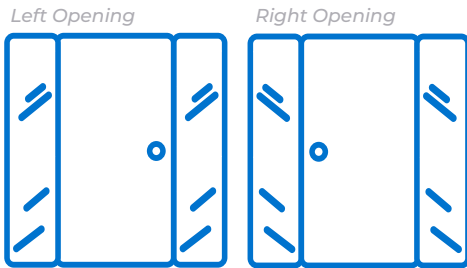

Ohio

Aluminum Panel Door

Door Size 36" by 80"

CODE: OH01
CODE: OH02
Aluminum Panel
Closed + 2 Fixed

CODE: OH03
CODE: OH04
Aluminum Panel
Closed + 2 Fixed Pattern

CODE: OH05
CODE: OH06
Aluminum Panel
Window + 2 Fixed