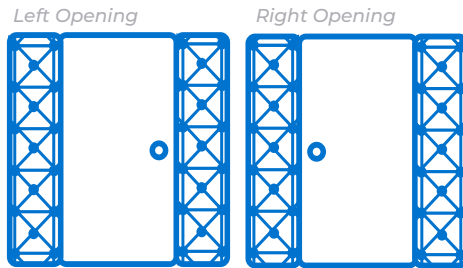

Ohio

Aluminum Panel Door

Door Size 36" by 80"

CODE: OH01
CODE: OH02
Aluminum Panel
Closed + 2 Fixed

CODE: OH03
CODE: OH04
Aluminum Panel
Closed + 2 Fixed Pattern

CODE: OH05
CODE: OH06
Aluminum Panel
Window + 2 Fixed