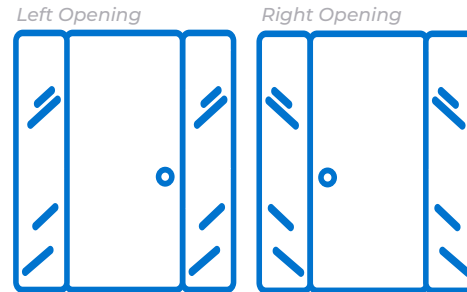

Door Size 36" by 96"

CODE: OH13
CODE: OH14
Aluminum Panel Tall
Closed + 2 Fixed

CODE: OH15
CODE: OH16
Aluminum Panel Tall
Closed + 2 Fixed Pattern

CODE: OH17
CODE: OH18
Aluminum Panel Tall
Window + 2 Fixed