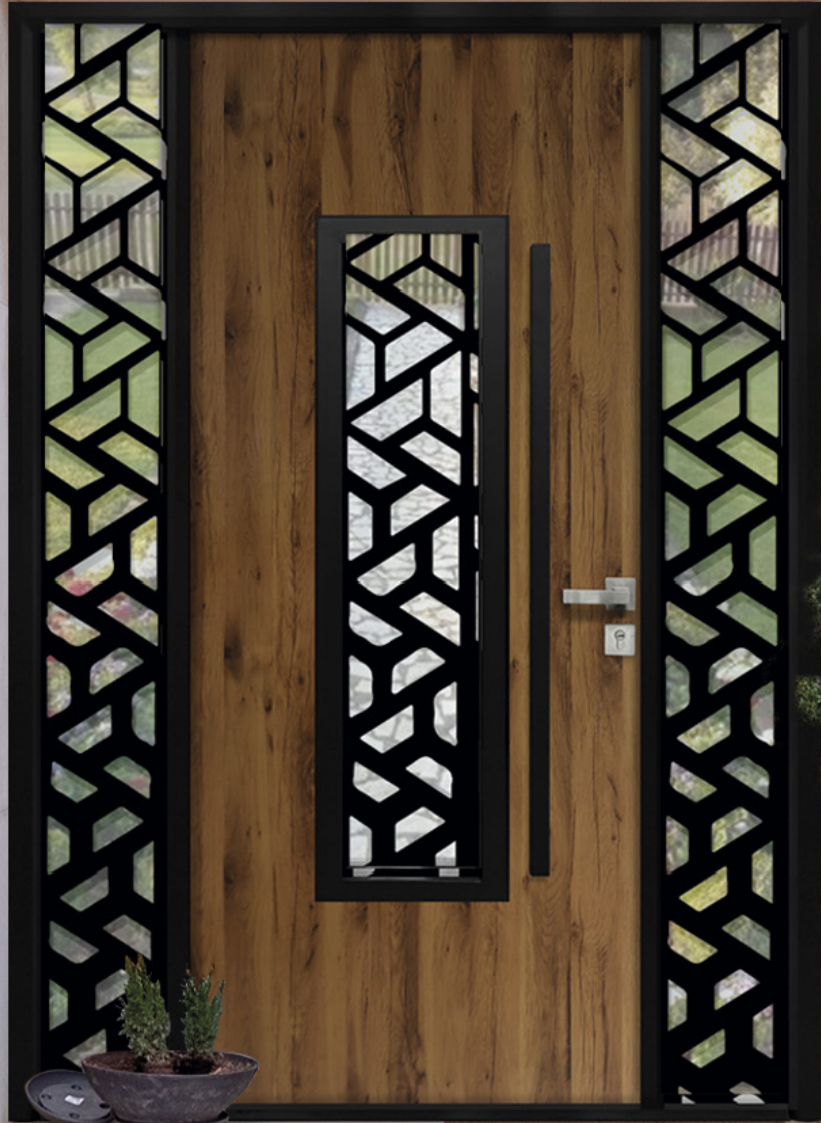

Ohio

Aluminum Panel Door

Aluminum Panel Teak

Colors

Aluminum Panel Dark Grey

Aluminum Panel Pine

Aluminum Panel Marble

Aluminum Panel Green Teak

Ohio

Aluminum Panel Door

Door Size 36" by 80"

CODE: OH01
CODE: OH02
Aluminum Panel
Closed + 2 Fixed

CODE: OH03
CODE: OH04
Aluminum Panel
Closed + 2 Fixed Pattern

CODE: OH05
CODE: OH06
Aluminum Panel
Window + 2 Fixed